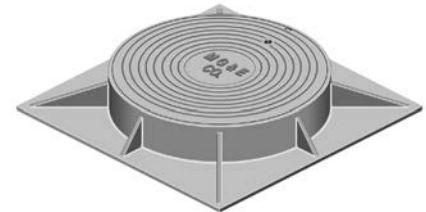

R-1794-M1
Manhole Frame,
Square Base, Solid Lid

Heavy Duty